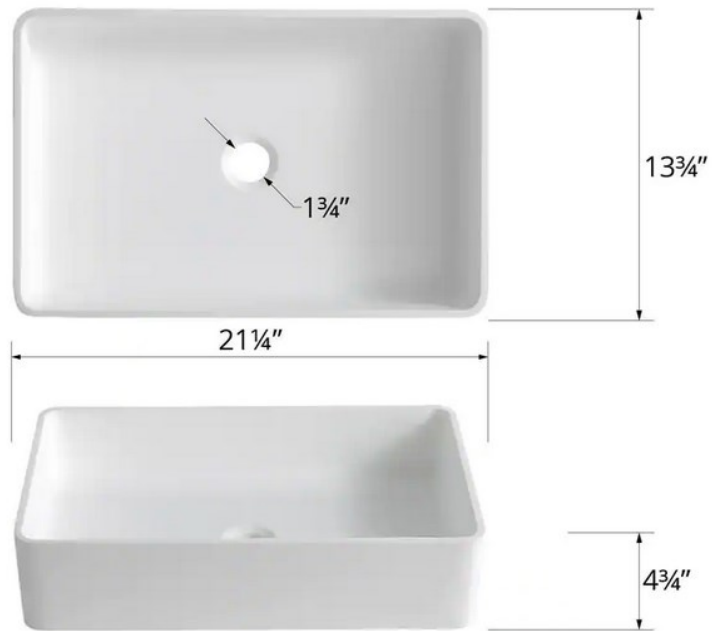

Karran Quattro Matte sinks are designed with grace and flair combined, creating sinks that are truly eye-catching. They are produced from a 100% acrylic solid surface. All models are available in our crisp white finish. They feature a matte surface that is easy to clean and care for, and disguises scuffs and scratches to the surface. Consider them the perfect choice for any residential or commercial bathroom project. All Quattro Matte sinks are designed to be vessel mounted above the countertop, allowing for more storage space in the cabinet below. Pair your Quattro Matte sink with a Karran bathroom faucet. Select a taller faucet for all vessel sink installations.

Series:	Quattro Matte Collection
Material:	Solid surface acrylic
Installation Type:	Vessel mount
Configuration / Style:	Vanity bowl
Finish:	Matte finish
Overall dimensions:	21-1/4" x 13-3/4" x 4-3/4"
Drain size:	1-3/4"
Min. cabinet size:	24"
Template included:	No
Clips included:	No
Accessories included:	No
Colors available:	White