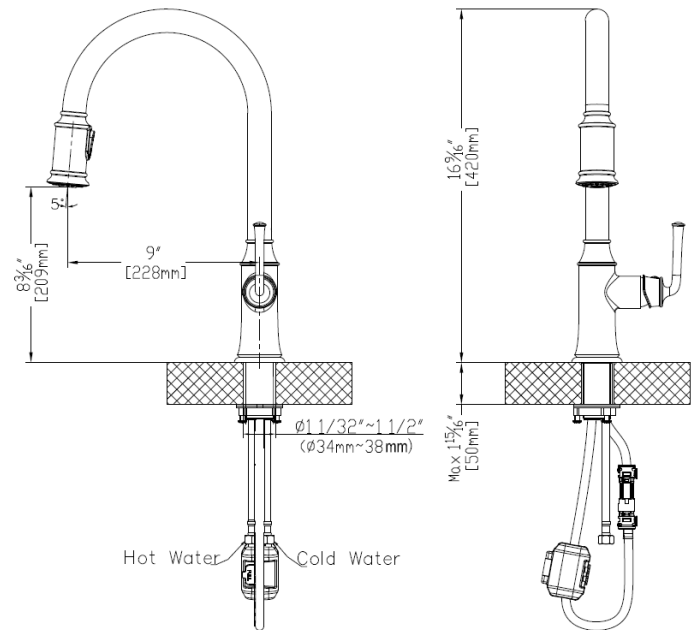

PROJECT INFORMATION

PROJECT: _____

CONTACT: _____

DATE: _____

NOTES: _____

_____

_____

APPROVAL:

OPTIONAL ACCESSORIES

- SD25MB, SD35MB [Matte black soap dispenser]
- SD25SS, SD35SS [Stainless steel soap dispenser]

We reserve the right to update product specifications without notice. Please visit karran.com for the most current specification sheets. All dimensions are accurate to 1/4". REV 05-2022