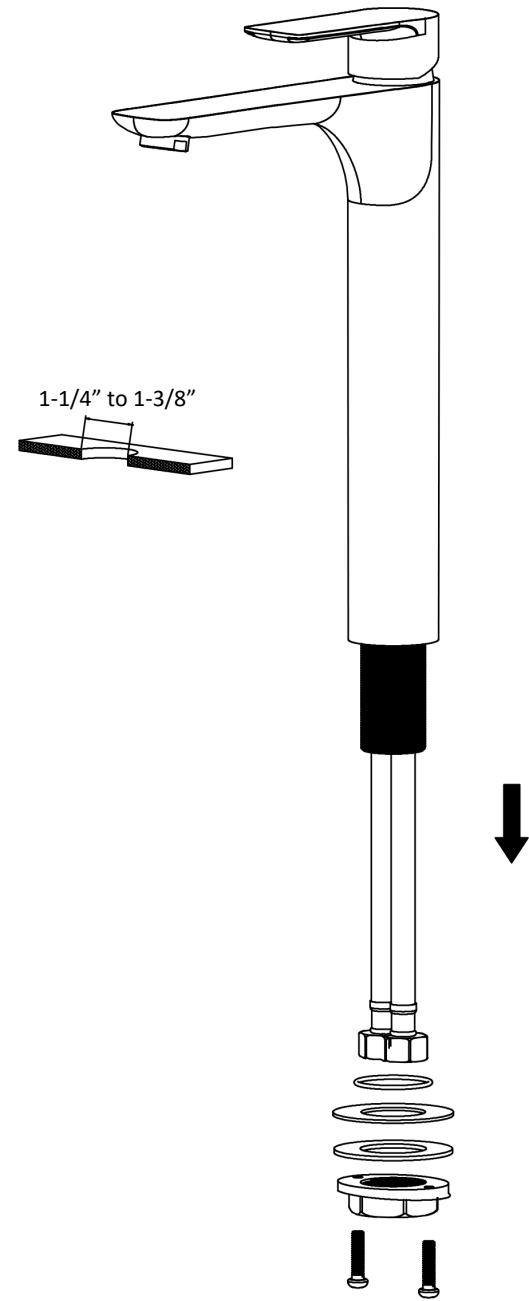

## Kayes

**Models:** KBF422C  
KBF422MB  
KBF422SS

COMPONENT LIST	QTY
1 - Faucet Body	1
2 - O-Ring	1
3 - Rubber Washer	1
4 - Metal Washer	1
5 - Mounting Hardware	1
6 - Screw	2

2

3

4

5

6

7

- 1 - Handle
- 2 - Screw
- 3 - Color Button
- 4 - Cover
- 5 - Nut
- 6 - Cartridge
- 7 - Faucet Body
- 8 - Gasket
- 9 - Aerator
- 10 - Aerator Cover
- 11 - Base
- 12 - O-Ring
- 13 - Rubber Washer
- 14 - Metal Washer
- 15 - Mounting Hardware
- 16 - Screw
- 17 - Water Lines
- 18 - Inlet Hoses
- 19 - O-Ring