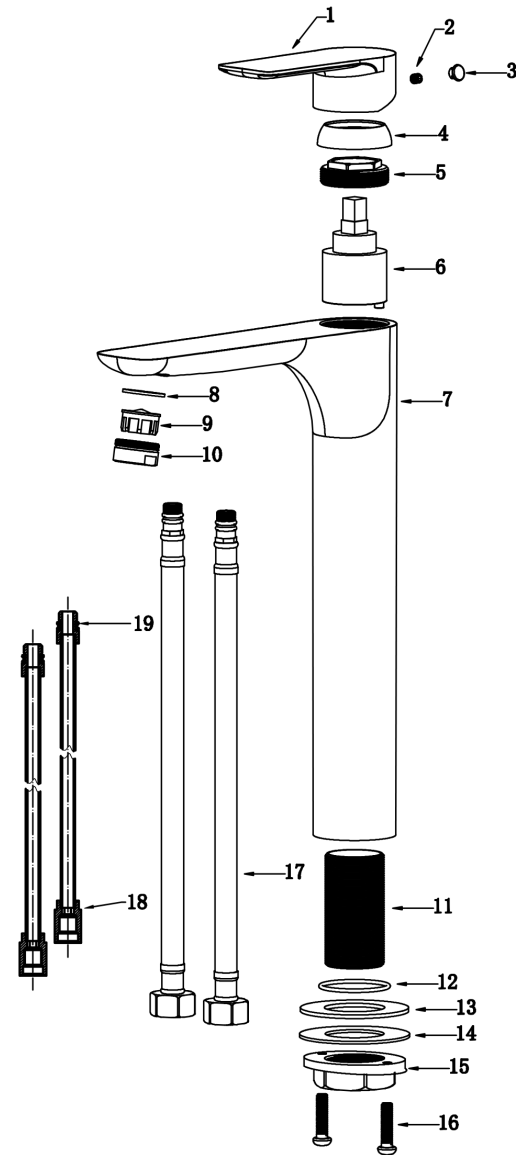

## Kayes

**Models:** KBF422C  
KBF422MB  
KBF422SS

COMPONENT LIST	QTY
1 - Faucet Body	1
2 - O-Ring	1
3 - Rubber Washer	1
4 - Metal Washer	1
5 - Mounting Hardware	1
6 - Screw	2

2

3

4

5

6

7

- 1 - Handle
- 2 - Screw
- 3 - Color Button
- 4 - Cover
- 5 - Nut
- 6 - Cartridge
- 7 - Faucet Body
- 8 - Gasket
- 9 - Aerator
- 10 - Aerator Cover
- 11 - Base
- 12 - O-Ring
- 13 - Rubber Washer
- 14 - Metal Washer
- 15 - Mounting Hardware
- 16 - Screw
- 17 - Water Lines
- 18 - Inlet Hoses
- 19 - O-Ring