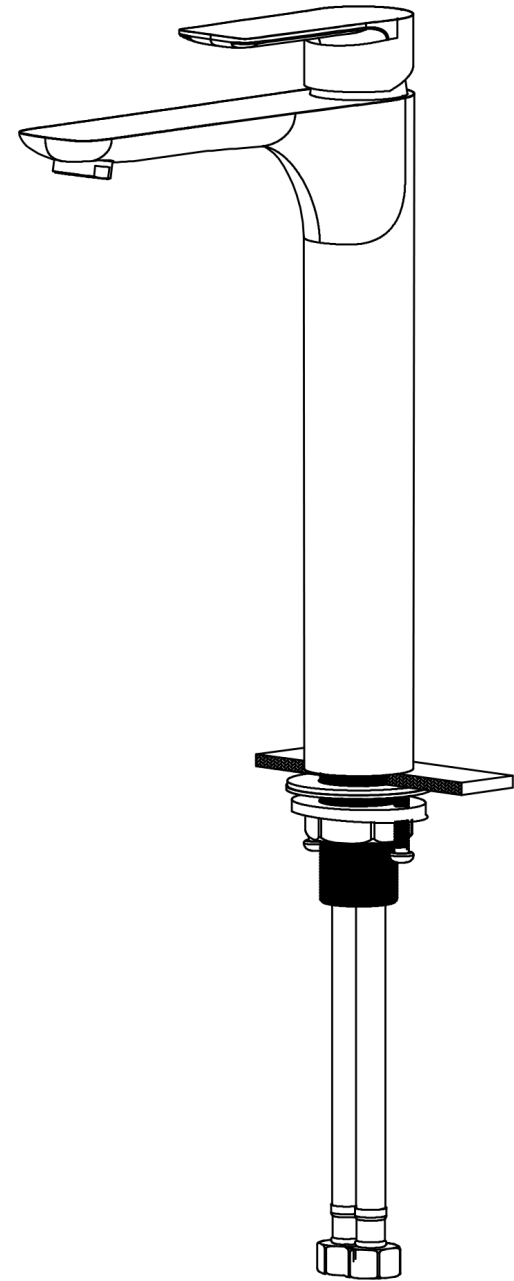

## Kayes

**Models:** KBF422C  
KBF422MB  
KBF422SS

COMPONENT LIST	QTY
1 - Faucet Body	1
2 - O-Ring	1
3 - Rubber Washer	1
4 - Metal Washer	1
5 - Mounting Hardware	1
6 - Screw	2

2

3

4

5

6

7

- 1 - Handle
- 2 - Screw
- 3 - Color Button
- 4 - Cover
- 5 - Nut
- 6 - Cartridge
- 7 - Faucet Body
- 8 - Gasket
- 9 - Aerator
- 10 - Aerator Cover
- 11 - Base
- 12 - O-Ring
- 13 - Rubber Washer
- 14 - Metal Washer
- 15 - Mounting Hardware
- 16 - Screw
- 17 - Water Lines
- 18 - Inlet Hoses
- 19 - O-Ring