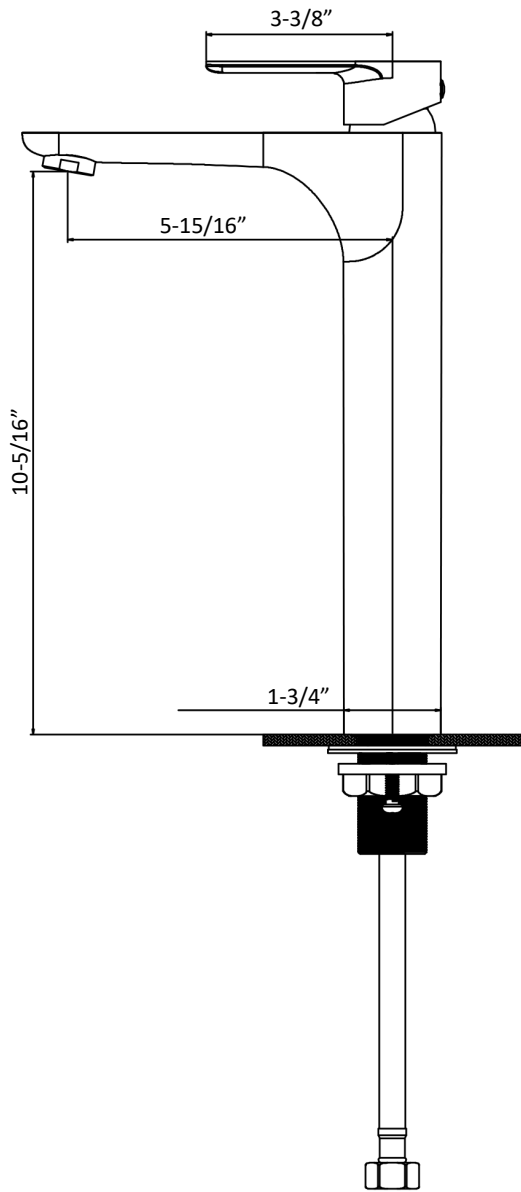

## Kayes

**Models:** KBF422C  
KBF422MB  
KBF422SS

COMPONENT LIST	QTY
1 - Faucet Body	1
2 - O-Ring	1
3 - Rubber Washer	1
4 - Metal Washer	1
5 - Mounting Hardware	1
6 - Screw	2

2

3

4

5

6

7

- 1 - Handle
- 2 - Screw
- 3 - Color Button
- 4 - Cover
- 5 - Nut
- 6 - Cartridge
- 7 - Faucet Body
- 8 - Gasket
- 9 - Aerator
- 10 - Aerator Cover
- 11 - Base
- 12 - O-Ring
- 13 - Rubber Washer
- 14 - Metal Washer
- 15 - Mounting Hardware
- 16 - Screw
- 17 - Water Lines
- 18 - Inlet Hoses
- 19 - O-Ring