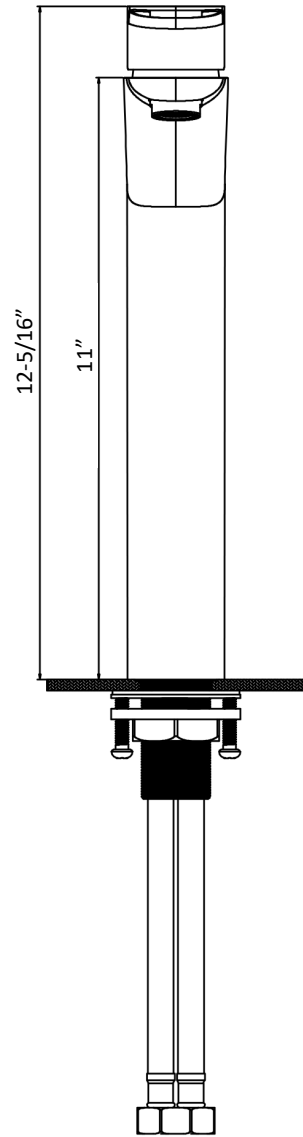

## Kayes

**Models:** KBF422C  
KBF422MB  
KBF422SS

COMPONENT LIST	QTY
1 - Faucet Body	1
2 - O-Ring	1
3 - Rubber Washer	1
4 - Metal Washer	1
5 - Mounting Hardware	1
6 - Screw	2

2

3

4

5

6

7

- 1 - Handle
- 2 - Screw
- 3 - Color Button
- 4 - Cover
- 5 - Nut
- 6 - Cartridge
- 7 - Faucet Body
- 8 - Gasket
- 9 - Aerator
- 10 - Aerator Cover
- 11 - Base
- 12 - O-Ring
- 13 - Rubber Washer
- 14 - Metal Washer
- 15 - Mounting Hardware
- 16 - Screw
- 17 - Water Lines
- 18 - Inlet Hoses
- 19 - O-Ring