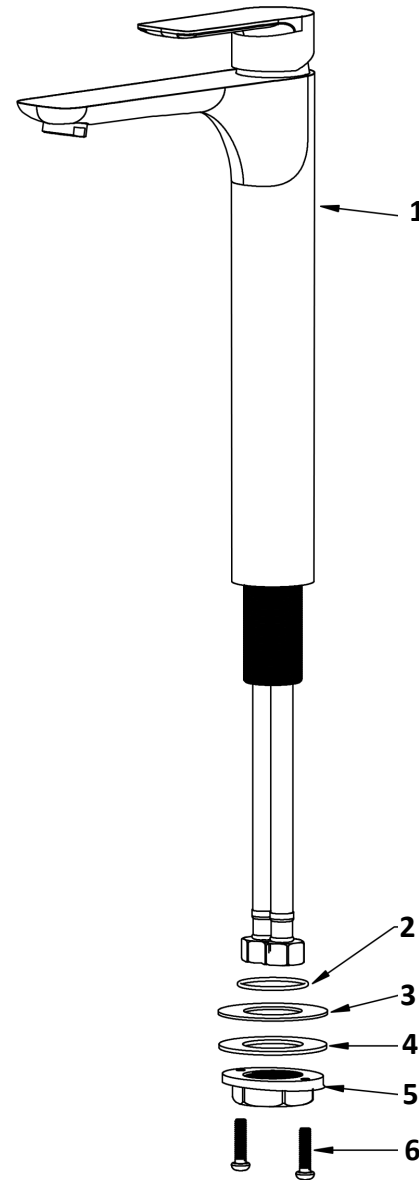

## Kayes

**Models:** KBF422C  
KBF422MB  
KBF422SS

COMPONENT LIST	QTY
1 - Faucet Body	1
2 - O-Ring	1
3 - Rubber Washer	1
4 - Metal Washer	1
5 - Mounting Hardware	1
6 - Screw	2

2

3

4

5

6

7

- 1 - Handle
- 2 - Screw
- 3 - Color Button
- 4 - Cover
- 5 - Nut
- 6 - Cartridge
- 7 - Faucet Body
- 8 - Gasket
- 9 - Aerator
- 10 - Aerator Cover
- 11 - Base
- 12 - O-Ring
- 13 - Rubber Washer
- 14 - Metal Washer
- 15 - Mounting Hardware
- 16 - Screw
- 17 - Water Lines
- 18 - Inlet Hoses
- 19 - O-Ring