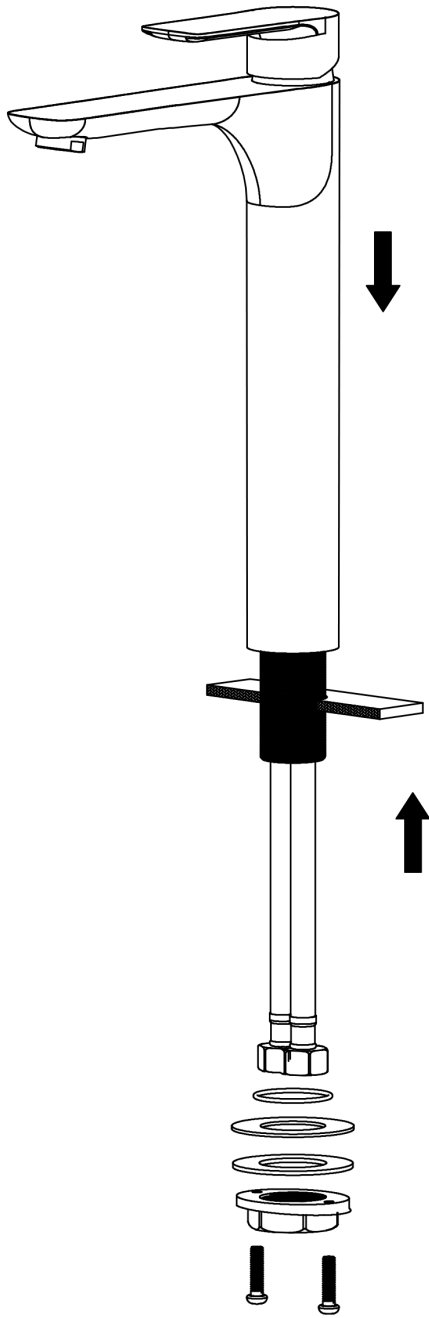

## Kayes

**Models:** KBF422C  
KBF422MB  
KBF422SS

COMPONENT LIST	QTY
1 - Faucet Body	1
2 - O-Ring	1
3 - Rubber Washer	1
4 - Metal Washer	1
5 - Mounting Hardware	1
6 - Screw	2

2

3

4

5

6

7

- 1 - Handle
- 2 - Screw
- 3 - Color Button
- 4 - Cover
- 5 - Nut
- 6 - Cartridge
- 7 - Faucet Body
- 8 - Gasket
- 9 - Aerator
- 10 - Aerator Cover
- 11 - Base
- 12 - O-Ring
- 13 - Rubber Washer
- 14 - Metal Washer
- 15 - Mounting Hardware
- 16 - Screw
- 17 - Water Lines
- 18 - Inlet Hoses
- 19 - O-Ring