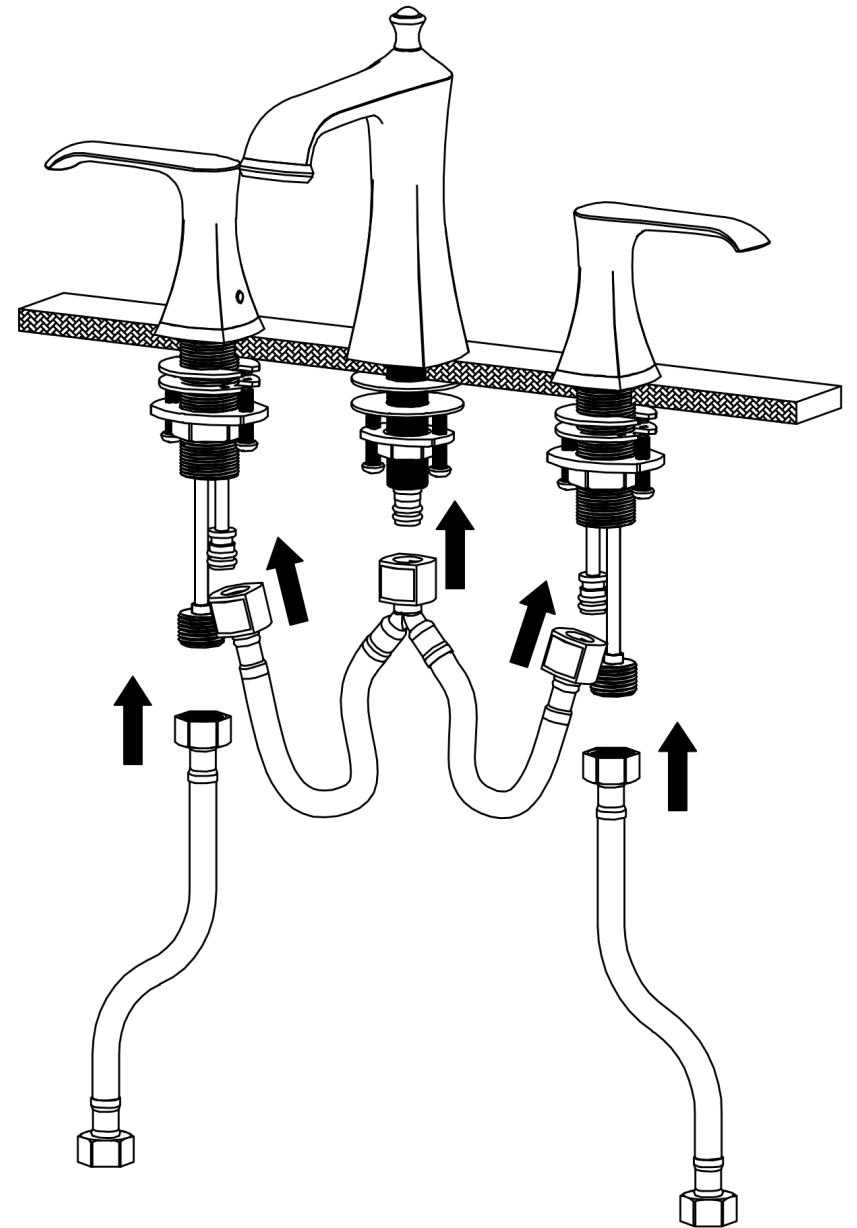

INSTALLATION GUIDE

Woodburn

Models: KBF414C
 KBF414MB
 KBF414ORB
 KBF414SS

COMPONENT LIST	QTY
1 - Faucet Body	1
2 - Handle	1
3 - Rubber Washer	2
4 - Metal Washer	2
5 - Mounting Hardware	2
6 - Screw	6

7 - Mounting Hardware	1
8 - Metal Washer	1
9 - Rubber Washer	1
10 - Handle	1

2

3

4

5

6

- 1 - Cover
- 2 - Screw
- 3 - Faucet Body
- 4 - Screw
- 5 - Color Button
- 6 - Handle
- 7 - Screw
- 8 - Base

7

- 9 - O-Ring
- 10 - Cartridge
- 11 - Cartridge Base
- 12 - O-Ring
- 13 - Rubber Washer
- 14 - Metal Washer
- 15 - Mounting hardware
- 16 - Screw
- 17 - Water Line
- 18 - Quick Hoses
- 19 - Mounting Hardware
- 20 - Metal Washer
- 21 - Rubber Washer
- 22 - O-Ring
- 23 - Base
- 24 - O-Ring
- 25 - O-Ring
- 26 - Cartridge
- 27 - Aerator Cover
- 28 - Aerator
- 29 - Gasket
- 30 - Water Line