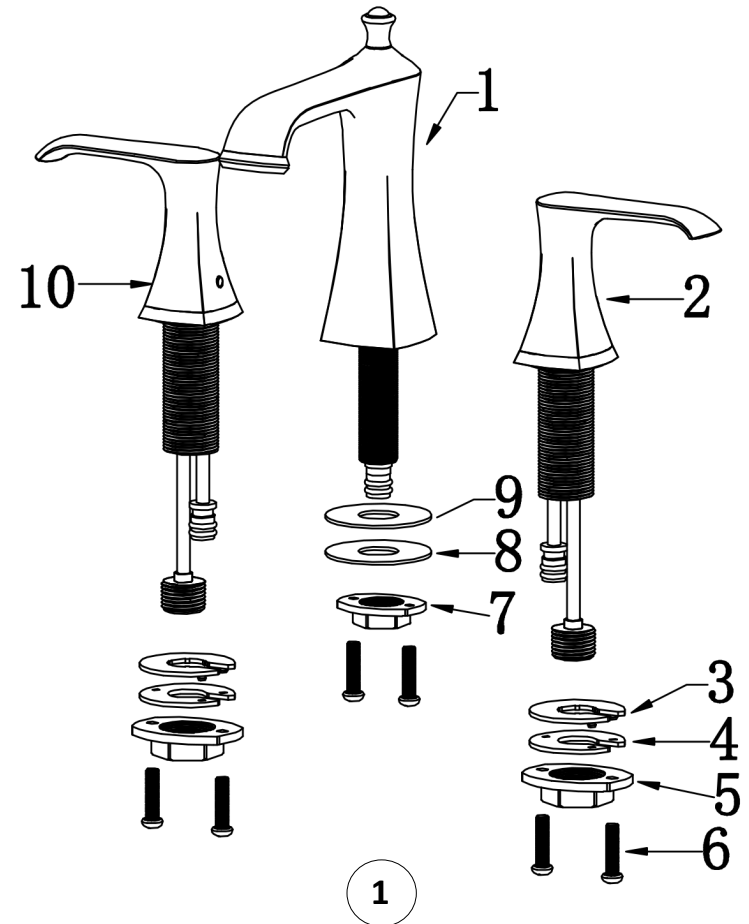

INSTALLATION GUIDE

Woodburn

Models: KBF414C
 KBF414MB
 KBF414ORB
 KBF414SS

COMPONENT LIST	QTY
1 - Faucet Body	1
2 - Handle	1
3 - Rubber Washer	2
4 - Metal Washer	2
5 - Mounting Hardware	2
6 - Screw	6

7 - Mounting Hardware	1
8 - Metal Washer	1
9 - Rubber Washer	1
10 - Handle	1

2

3

4

5

6

- 1 - Cover
- 2 - Screw
- 3 - Faucet Body
- 4 - Screw
- 5 - Color Button
- 6 - Handle
- 7 - Screw
- 8 - Base

7

- 9 - O-Ring
- 10 - Cartridge
- 11 - Cartridge Base
- 12 - O-Ring
- 13 - Rubber Washer
- 14 - Metal Washer
- 15 - Mounting hardware
- 16 - Screw
- 17 - Water Line
- 18 - Quick Hoses
- 19 - Mounting Hardware
- 20 - Metal Washer
- 21 - Rubber Washer
- 22 - O-Ring
- 23 - Base
- 24 - O-Ring
- 25 - O-Ring
- 26 - Cartridge
- 27 - Aerator Cover
- 28 - Aerator
- 29 - Gasket
- 30 - Water Line