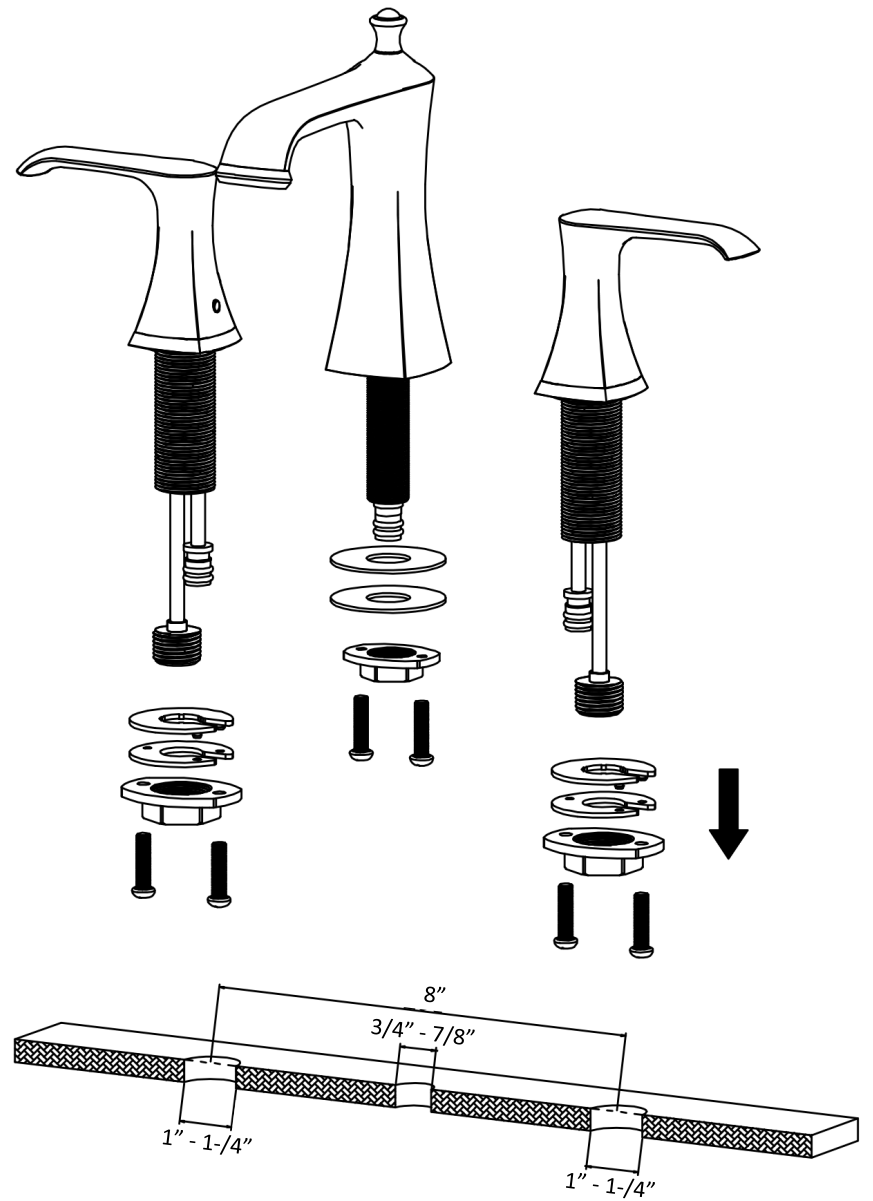

INSTALLATION GUIDE

Woodburn

Models: KBF414C
 KBF414MB
 KBF414ORB
 KBF414SS

COMPONENT LIST	QTY
1 - Faucet Body	1
2 - Handle	1
3 - Rubber Washer	2
4 - Metal Washer	2
5 - Mounting Hardware	2
6 - Screw	6

7 - Mounting Hardware	1
8 - Metal Washer	1
9 - Rubber Washer	1
10 - Handle	1

2

3

4

5

6

- 1 - Cover
- 2 - Screw
- 3 - Faucet Body
- 4 - Screw
- 5 - Color Button
- 6 - Handle
- 7 - Screw
- 8 - Base

7

- 9 - O-Ring
- 10 - Cartridge
- 11 - Cartridge Base
- 12 - O-Ring
- 13 - Rubber Washer
- 14 - Metal Washer
- 15 - Mounting hardware
- 16 - Screw
- 17 - Water Line
- 18 - Quick Hoses
- 19 - Mounting Hardware
- 20 - Metal Washer
- 21 - Rubber Washer
- 22 - O-Ring
- 23 - Base
- 24 - O-Ring
- 25 - O-Ring
- 26 - Cartridge
- 27 - Aerator Cover
- 28 - Aerator
- 29 - Gasket
- 30 - Water Line