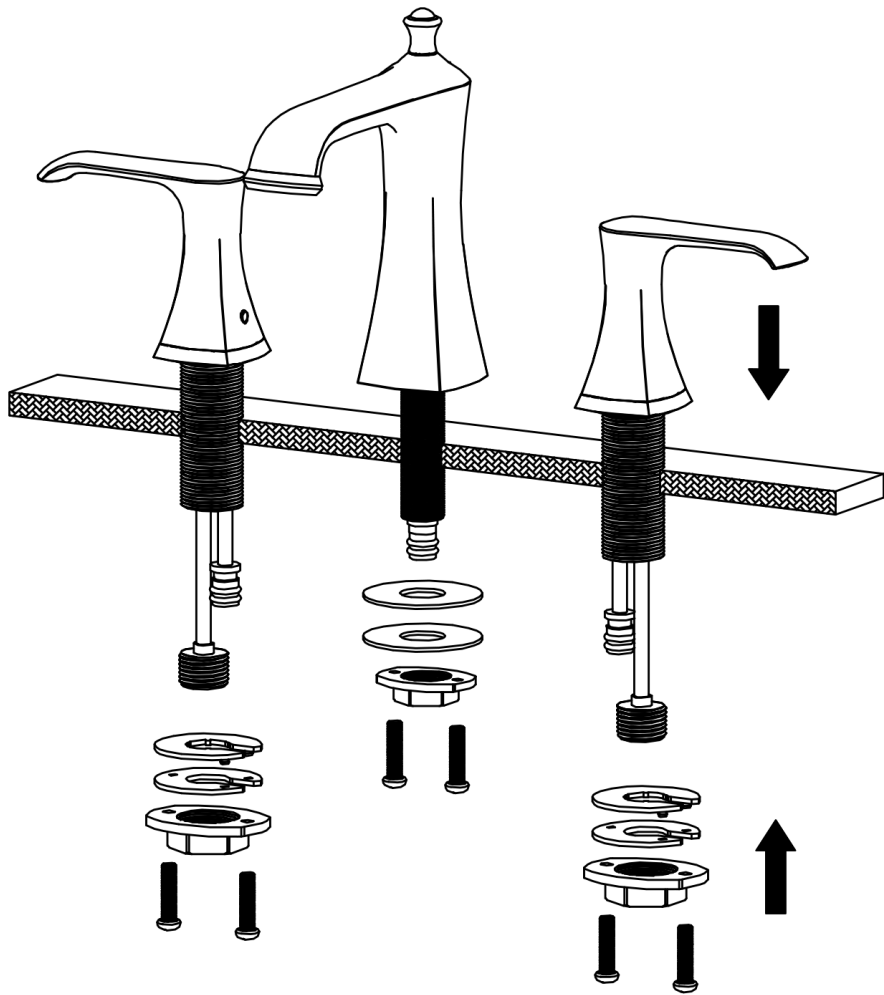

INSTALLATION GUIDE

Woodburn

Models: KBF414C
 KBF414MB
 KBF414ORB
 KBF414SS

COMPONENT LIST	QTY
1 - Faucet Body	1
2 - Handle	1
3 - Rubber Washer	2
4 - Metal Washer	2
5 - Mounting Hardware	2
6 - Screw	6

7 - Mounting Hardware	1
8 - Metal Washer	1
9 - Rubber Washer	1
10 - Handle	1

2

3

4

5

6

- 1 - Cover
- 2 - Screw
- 3 - Faucet Body
- 4 - Screw
- 5 - Color Button
- 6 - Handle
- 7 - Screw
- 8 - Base

7

- 9 - O-Ring
- 10 - Cartridge
- 11 - Cartridge Base
- 12 - O-Ring
- 13 - Rubber Washer
- 14 - Metal Washer
- 15 - Mounting hardware
- 16 - Screw
- 17 - Water Line
- 18 - Quick Hoses
- 19 - Mounting Hardware
- 20 - Metal Washer
- 21 - Rubber Washer
- 22 - O-Ring
- 23 - Base
- 24 - O-Ring
- 25 - O-Ring
- 26 - Cartridge
- 27 - Aerator Cover
- 28 - Aerator
- 29 - Gasket
- 30 - Water Line