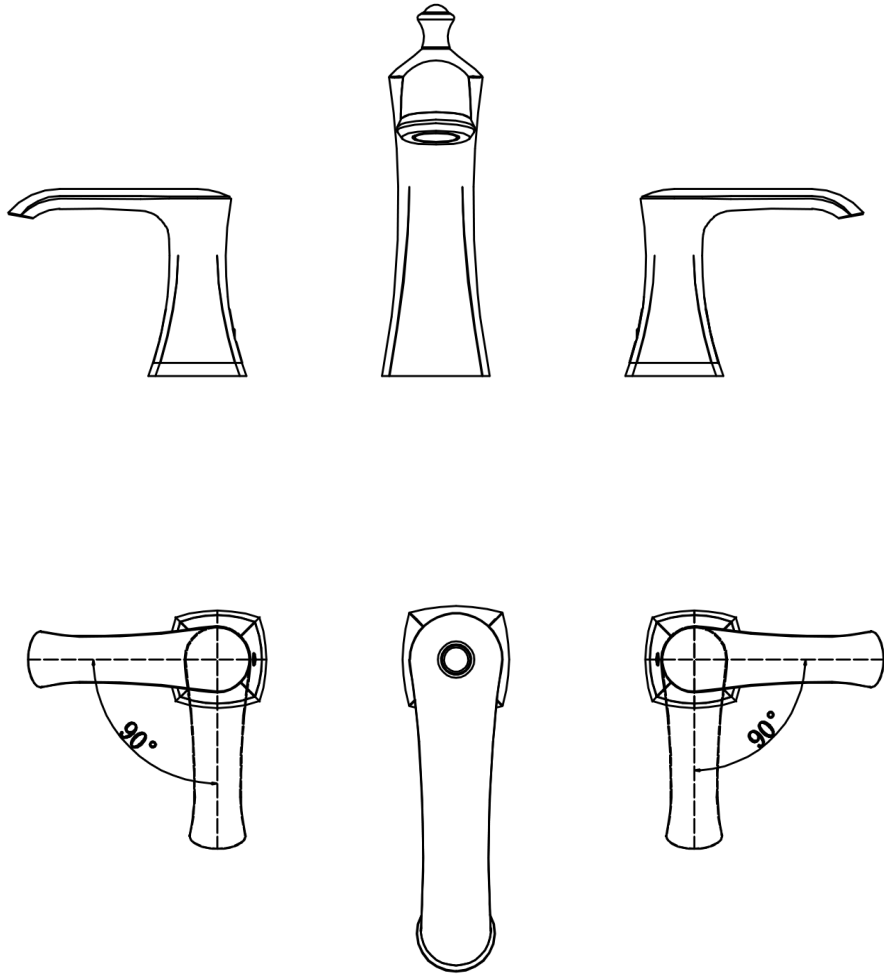

INSTALLATION GUIDE

Woodburn

Models: KBF414C
 KBF414MB
 KBF414ORB
 KBF414SS

COMPONENT LIST	QTY
1 - Faucet Body	1
2 - Handle	1
3 - Rubber Washer	2
4 - Metal Washer	2
5 - Mounting Hardware	2
6 - Screw	6

7 - Mounting Hardware	1
8 - Metal Washer	1
9 - Rubber Washer	1
10 - Handle	1

2

3

4

5

6

- 1 - Cover
- 2 - Screw
- 3 - Faucet Body
- 4 - Screw
- 5 - Color Button
- 6 - Handle
- 7 - Screw
- 8 - Base

7

- 9 - O-Ring
- 10 - Cartridge
- 11 - Cartridge Base
- 12 - O-Ring
- 13 - Rubber Washer
- 14 - Metal Washer
- 15 - Mounting hardware
- 16 - Screw
- 17 - Water Line
- 18 - Quick Hoses
- 19 - Mounting Hardware
- 20 - Metal Washer
- 21 - Rubber Washer
- 22 - O-Ring
- 23 - Base
- 24 - O-Ring
- 25 - O-Ring
- 26 - Cartridge
- 27 - Aerator Cover
- 28 - Aerator
- 29 - Gasket
- 30 - Water Line