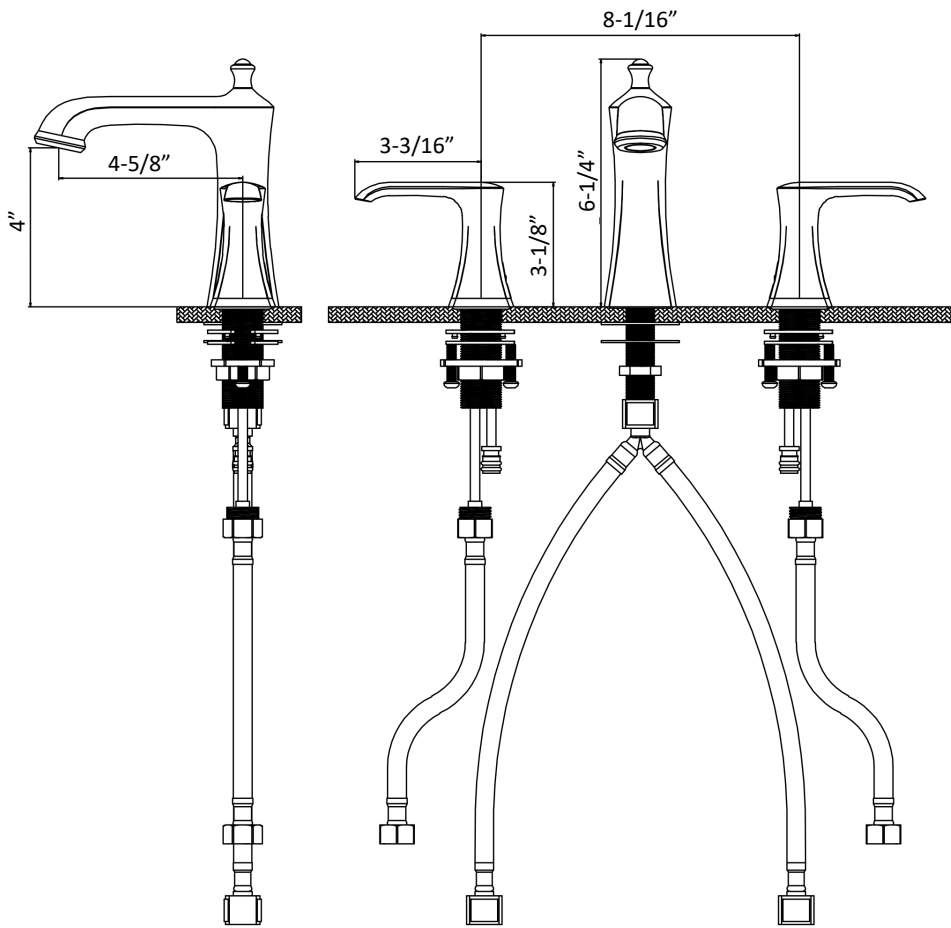

INSTALLATION GUIDE

Woodburn

Models: KBF414C
 KBF414MB
 KBF414ORB
 KBF414SS

COMPONENT LIST	QTY
1 - Faucet Body	1
2 - Handle	1
3 - Rubber Washer	2
4 - Metal Washer	2
5 - Mounting Hardware	2
6 - Screw	6

7 - Mounting Hardware	1
8 - Metal Washer	1
9 - Rubber Washer	1
10 - Handle	1

2

3

4

5

6

- 1 - Cover
- 2 - Screw
- 3 - Faucet Body
- 4 - Screw
- 5 - Color Button
- 6 - Handle
- 7 - Screw
- 8 - Base

7

- 9 - O-Ring
- 10 - Cartridge
- 11 - Cartridge Base
- 12 - O-Ring
- 13 - Rubber Washer
- 14 - Metal Washer
- 15 - Mounting hardware
- 16 - Screw
- 17 - Water Line
- 18 - Quick Hoses
- 19 - Mounting Hardware
- 20 - Metal Washer
- 21 - Rubber Washer
- 22 - O-Ring
- 23 - Base
- 24 - O-Ring
- 25 - O-Ring
- 26 - Cartridge
- 27 - Aerator Cover
- 28 - Aerator
- 29 - Gasket
- 30 - Water Line