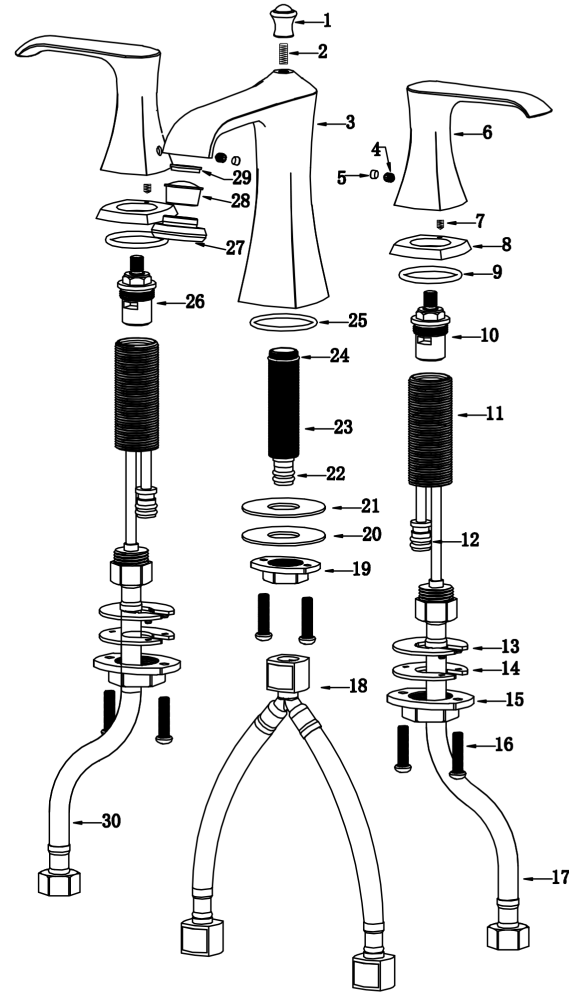

INSTALLATION GUIDE

Woodburn

Models: KBF414C
 KBF414MB
 KBF414ORB
 KBF414SS

COMPONENT LIST	QTY
1 - Faucet Body	1
2 - Handle	1
3 - Rubber Washer	2
4 - Metal Washer	2
5 - Mounting Hardware	2
6 - Screw	6

7 - Mounting Hardware	1
8 - Metal Washer	1
9 - Rubber Washer	1
10 - Handle	1

2

3

4

5

6

- 1 - Cover
- 2 - Screw
- 3 - Faucet Body
- 4 - Screw
- 5 - Color Button
- 6 - Handle
- 7 - Screw
- 8 - Base

7

- 9 - O-Ring
- 10 - Cartridge
- 11 - Cartridge Base
- 12 - O-Ring
- 13 - Rubber Washer
- 14 - Metal Washer
- 15 - Mounting hardware
- 16 - Screw
- 17 - Water Line
- 18 - Quick Hoses
- 19 - Mounting Hardware
- 20 - Metal Washer
- 21 - Rubber Washer
- 22 - O-Ring
- 23 - Base
- 24 - O-Ring
- 25 - O-Ring
- 26 - Cartridge
- 27 - Aerator Cover
- 28 - Aerator
- 29 - Gasket
- 30 - Water Line