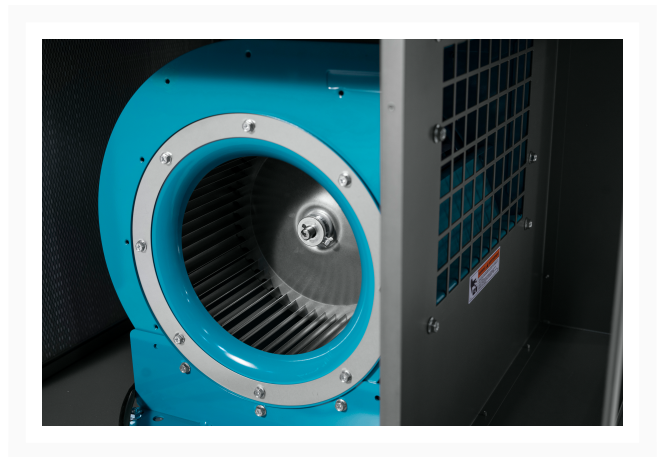

IAFS-2400 2400 CFM Industrial Air Filtration System 3/4HP, 115V, Single Phase

Product Images

Short Description

IAFS-2400 2400 CFM Industrial Air Filtration System 3/4HP, 115V, Single Phase

Additional Information

Stock Number	JT9-415125
Gross Weight (Lbs)	150
Inner Filter Efficiency	12 MERV
Model Number	IAFS-2400
Motor Amps	8.5
Motor Power (HP)	3/4
Motor Voltage (V.)	3/4HP, 115V, 1Ph
Net Weight (Lbs.)	187
Overall Dimensions (L x W x H) (In.)	36-11/16 x 24 x 20-9/32
Prop 65	Cancer and Reproductive Harm
Speeds (CFM)	2097/1524/1168
Sound Rating (Db.)	71/69/66
Timer Settings (hrs)	1 - 9
Inner Filter Efficiency (MERV)	12
Motor (HP)	3/4 HP, 115V, 1Ph
Outer Filter Efficiency (MERV)	8