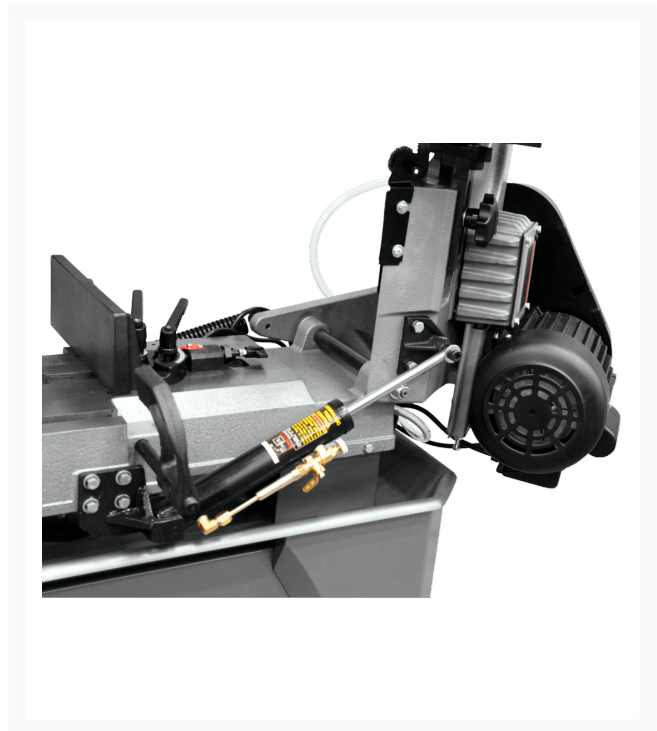

HVBS-712D, 7" x 12" Deluxe Horizontal / Vertical Bandsaw

Product Images

Short Description

JET HVBS-712D 7"x12" Deluxe Horizontal/Vertical Bandsaw (414560)

Additional Information

Stock Number	JT9-414560
Blade Speeds (SFPM)	86, 132, 178, 260
Blade Wheel Diameter (In.)	11-3/4
Coolant Capacity (Gal.)	1
Drive	Step Pulley
Gross Weight (Lbs)	418
Model Number	HVBS-712D
Motor (HP)	3/4 HP, 115/230V, 1Ph
Net Weight (Lbs.)	374
Overall Dimensions (L x W x H) (In.)	48 x 17 x 44
Prewired Voltage (V.)	115
Prop 65	Cancer and Reproductive Harm
Rectangle at 45 Degrees (In.)	6 x 4
Rectangle at 90 Degrees (In.)	4 x 11 / 7 x 10-1/4
Round at 45 Degrees (In.)	5
Round at 90 Degrees (In.)	7
Square at 90 Degrees (In.)	7 x 7
Vise Swivels (Deg.)	45
Weight (Lbs.)	418