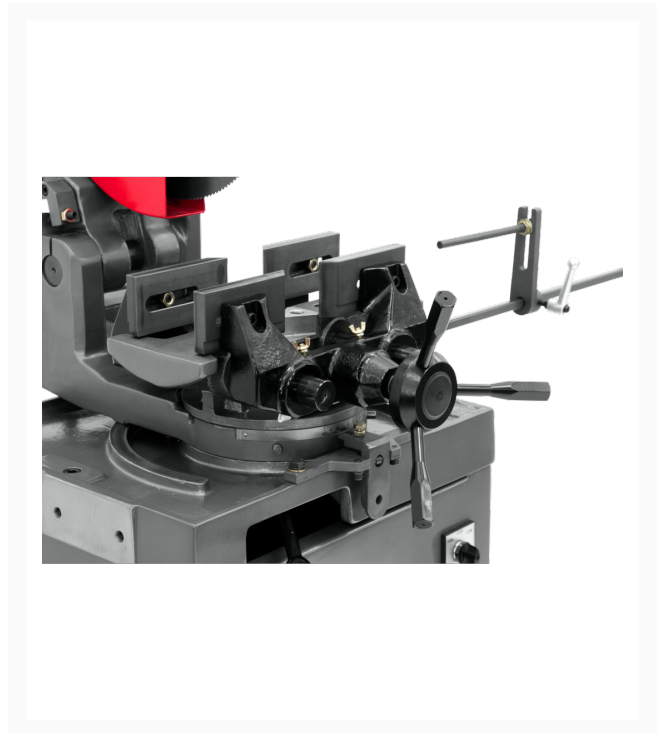

J-FK350-2K, 350mm Ferrous Manual Cold Saw

Product Images

Short Description

J-FK350-2K, 350mm Ferrous Manual Cold Saw 230V

Additional Information

Stock Number	JT9-414214K
Maximum Vise Opening (In.)	6
Model Number	J-FK350-2K
Motor (HP)	2HP, 220V, 3Ph 2/4P 7.22/4.92 Amps
Prop 65	Cancer and Reproductive Harm
Solid Round at 45 Degrees (In.)	2-25/64
Solid Round at 90 Degrees (In.)	3
Solid Square at 45 Degrees (In.)	2-25/64 x 2-25/64
Solid Square at 90 Degrees (In.)	3 x 3
Style (Type)	Ferrous
Tubing Rectangle at 45 Degrees (In.)	3-19/64 x 3
Tubing Round at 45 Degrees (In.)	3-1/2
Tubing Round at 90 Degrees (In.)	4-1/2
Weight (Lbs.)	794