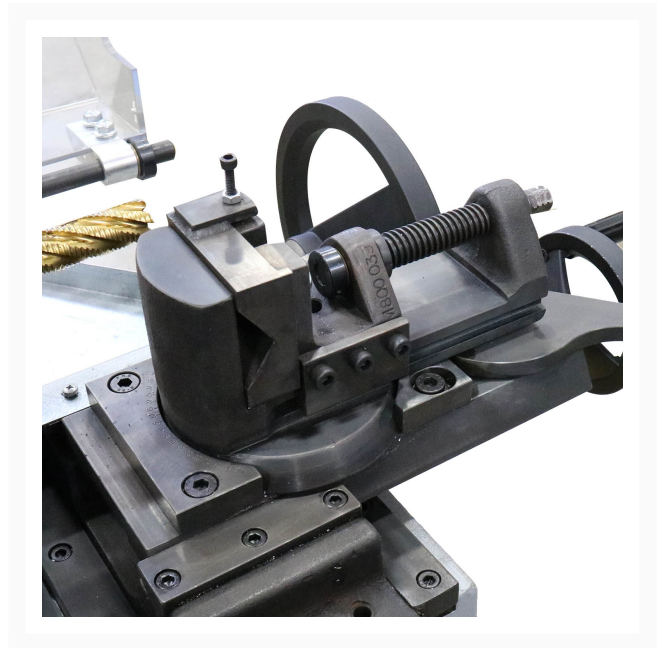

Tube and Pipe Notcher | TN-800

Product Images

Additional Information

Stock Number	BA9-TN800
Model Number	TN-800
Motor (HP)	1 hp
Prop 65	Cancer and Reproductive Harm
Weight (Lbs.)	540