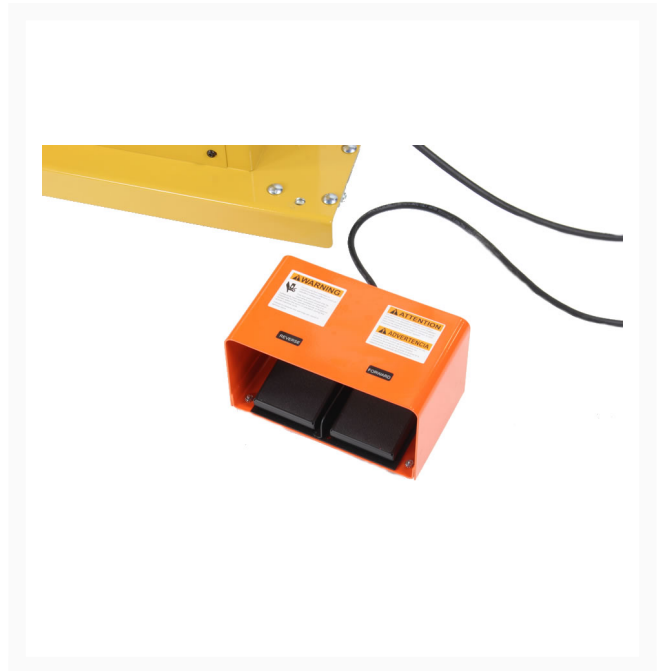

Baileigh Tube Bender - (RDB-250)

Product Images

Additional Information

Stock Number	BA9-RDB250220TS
Model Number	RDB-250
Chromoly Round Tube Wall	2" (.125)
Input Power	220V Single Phase
Minimum OD	0.25
Product Lease Price	368
Prop 65	Cancer and Reproductive Harm
Round Pipe Sch. 40 Capacity (In.)	2"
Round Tube Capacity (In.)	2.5" (.125)
Shipping Dimensions (L x W x H) (In.)	60x44x77
Square Tube Capacity (In.)	2" (.125)
Weight (Lbs.)	575