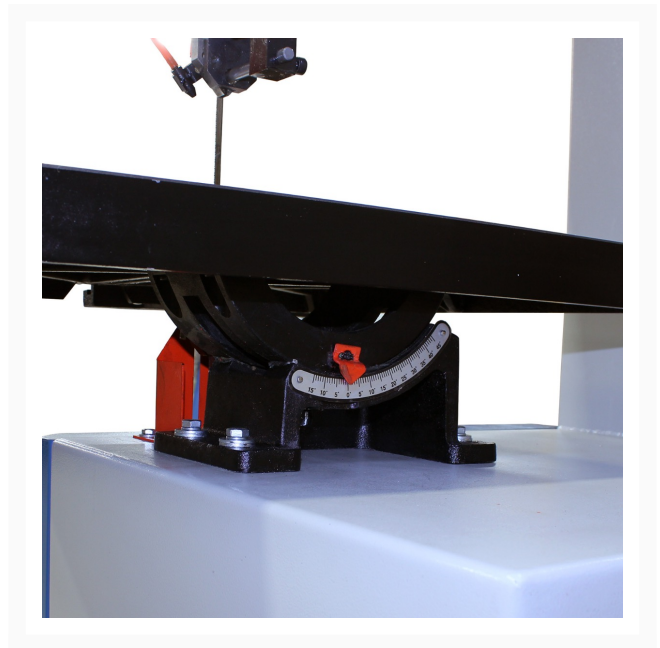

# BSV-18VS-220-V2 - Variable Speed Vertical Band Saw

## Product Images

---

## Additional Information

---

Stock Number	BA9-1230401
Accessories	Included Accessories
Blade Length (In.)	Range 146.45" - 147"
Blade Speed (RPM)	90 - 1400 fpm
Blade Thickness	0.032
Blade Width (In.)	1/8" - 5/8"
Input Power	220 Volt Single Phase
Model Number	BSV-18VS-220-V2
Motor (HP)	1 hp
Product Lease Price	210
Prop 65	Cancer and Reproductive Harm
Shipping Dimensions (L x W x H) (In.)	60" x 45" x 93"
Table Tilt (Deg.)	15° Left, 45° Right
Throat Depth (In.)	18"
Weight (Lbs.)	807
Speed Control	Inverter