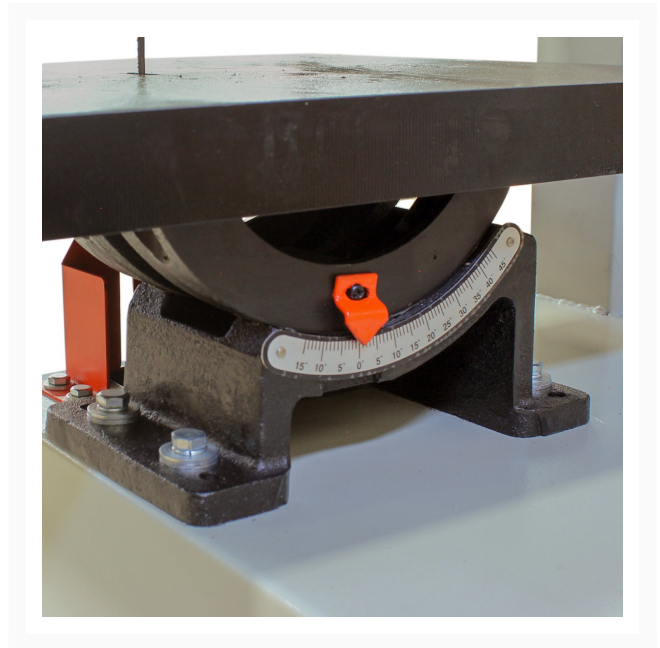

# Vertical Bandsaw | BSV-14VS-V2

## Product Images

---

## Additional Information

---

Stock Number	BA9-1230388
Accessories	Included Accessories
Blade Length (In.)	105.11" - 115.03"
Blade Speed (RPM)	110 - 1200 FPM
Blade Thickness	0.032
Blade Width (In.)	0.118" - 0.51"
Drive	A55 (two pieces)
Input Power	110 Volt
Model Number	BSV-14VS-V2
Motor (HP)	1 HP ~ 110V
Product Lease Price	143
Prop 65	Cancer and Reproductive Harm
Shipping Dimensions (L x W x H) (In.)	60" x 45" x 81"
Table Tilt (Deg.)	15° Left, 15° Right, 15° Front, 15° Back
Throat Depth (In.)	13.97"
Weight (Lbs.)	799