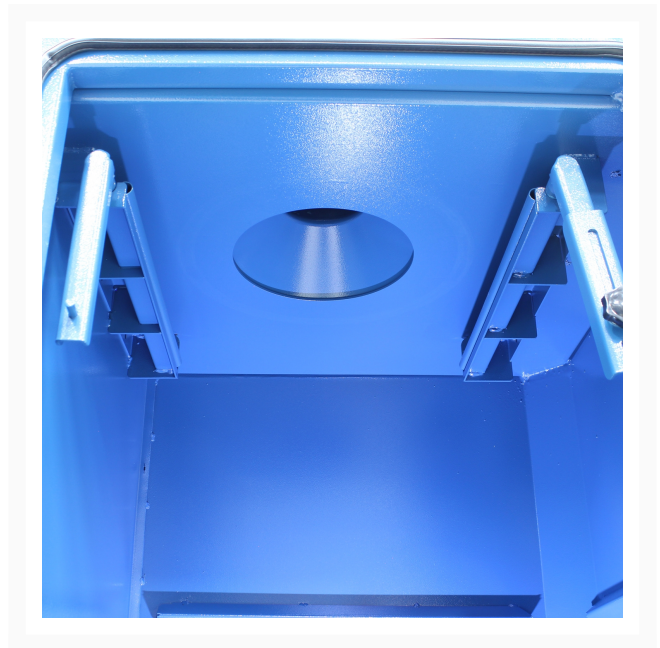

# Heavy Duty Metal Dust Collector - (MDC-1200-HD)

## Short Description

---

Heavy Duty Metal Dust Collector - (MDC-1200-HD)