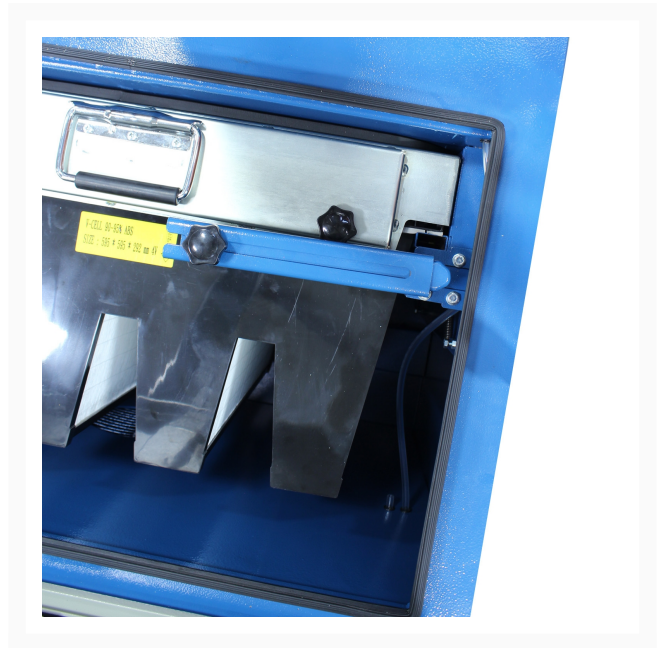

Portable Fume Extractor - FE-850

Product Images

Short Description

Portable Fume Extractor - FE-850

Additional Information

Stock Number	BA9-1017591
Extractor Arm	6"OD x 10' length
Filter Size (W x L x D) (In.)	Stainless steel mesh(21.8" x 11.6")- Aluminum mesh(21.25" x 17.25" x 7/8") - Pre-pleated filter(23.3" x 23.3" x 1.5") - HEPA filter(24" x 24" x 11.5")
Filter Type	Four Stage (Stainless steel mesh - Aluminum mesh - Pre-pleated filter - HEPA filter)
Inlet Size (NPT) (In.)	6"
Input Power	110V
Model Number	FE-850
Number Of Filters	4.0000
Product Lease Price	208
Prop 65	Cancer and Reproductive Harm
Shipping Dimensions (L x W x H) (In.)	69x44x24 & 52x34x44
Weight (Lbs.)	675
Filter Size (L x W x H) (In.)	Stainless steel mesh (21.8" x 11.6") - Aluminum mesh (21.25" x 17.25" x 7/8") - Pre-pleated filter (23.3" x 23.3" x 1.5") - HEPA filter (24" x 24" x 11.5")