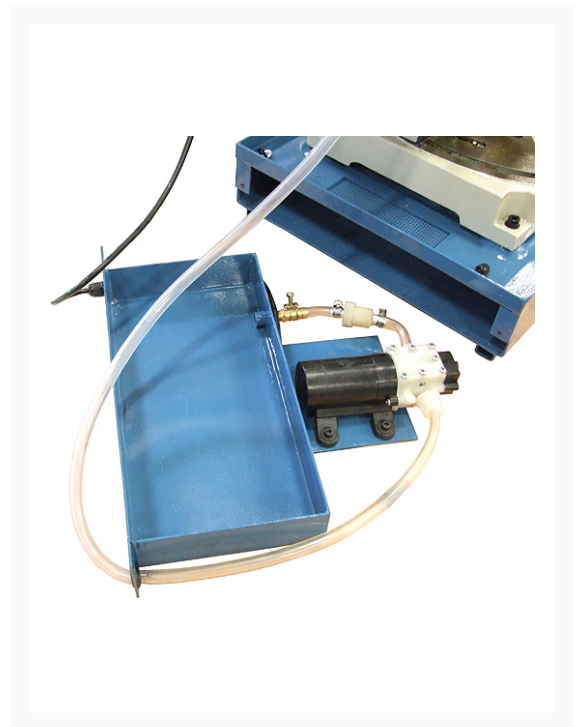

Manually Operated Coldsaw CS-225M

Product Images

Additional Information

Stock Number	BA9-1013715
Model Number	CS-225M-V2
Motor (HP)	1 hp
Prop 65	Cancer and Reproductive Harm
Solid Round at 45 Degrees (In.)	1.5"
Solid Round at 90 Degrees (In.)	1.75"
Style (Type)	Dual Action, Self Centering
Tubing Round at 45 Degrees (In.)	2.125"
Tubing Square at 45 Degrees (In.)	2" x 2"
Tubing Square at 90 Degrees (In.)	2.5"
Weight (Lbs.)	200