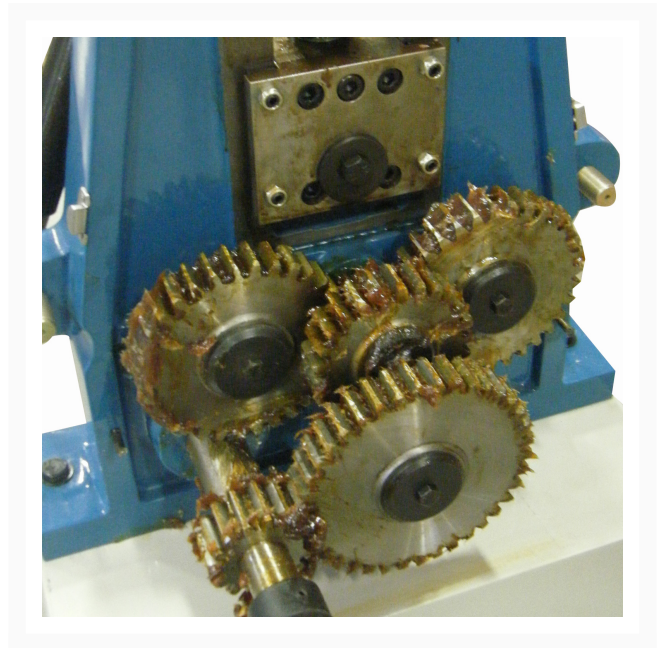

# Manual Roll Bender - (R-M10)

## Product Images

---

## Additional Information

---

Stock Number	BA9-1006846
Model Number	R-M10
Prop 65	Cancer and Reproductive Harm
Style (Type)	Manual Roll Bender
Weight (Lbs.)	460