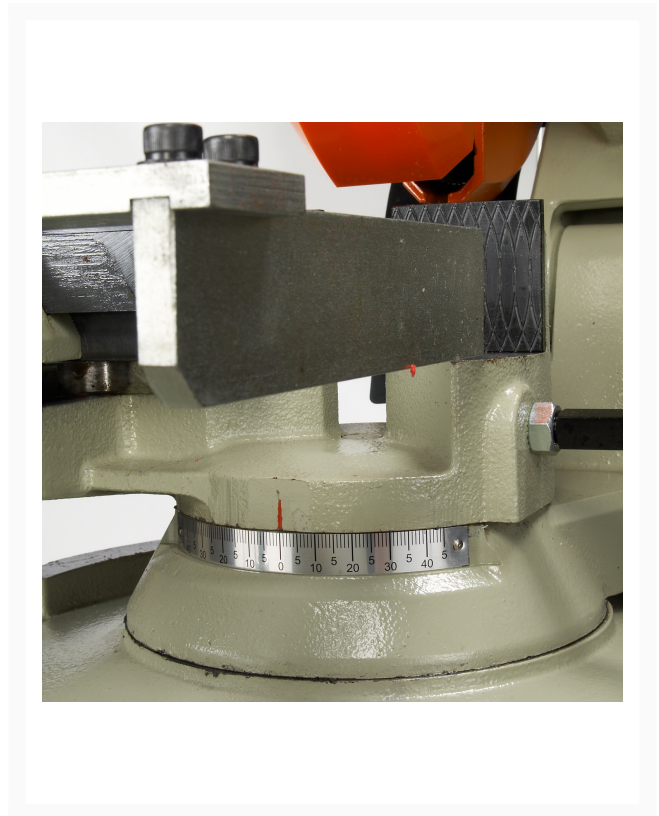

Circular Coldsaw | CS-315EU

Product Images

Additional Information

Stock Number	BA9-1002450
Model Number	CS-315EU
Motor (HP)	2.5 hp
Prop 65	Cancer and Reproductive Harm
Solid Round at 45 Degrees (In.)	2"
Solid Round at 90 Degrees (In.)	2"
Style (Type)	Single Action with Cam Lock
Tubing Rectangle at 45 Degrees (In.)	3.25" x 2.75"
Tubing Rectangle at 90 Degrees (In.)	4" x 2.75"
Tubing Round at 45 Degrees (In.)	3.5"
Tubing Square at 45 Degrees (In.)	3.2" x 3.2"
Tubing Square at 90 Degrees (In.)	3.5"
Weight (Lbs.)	440