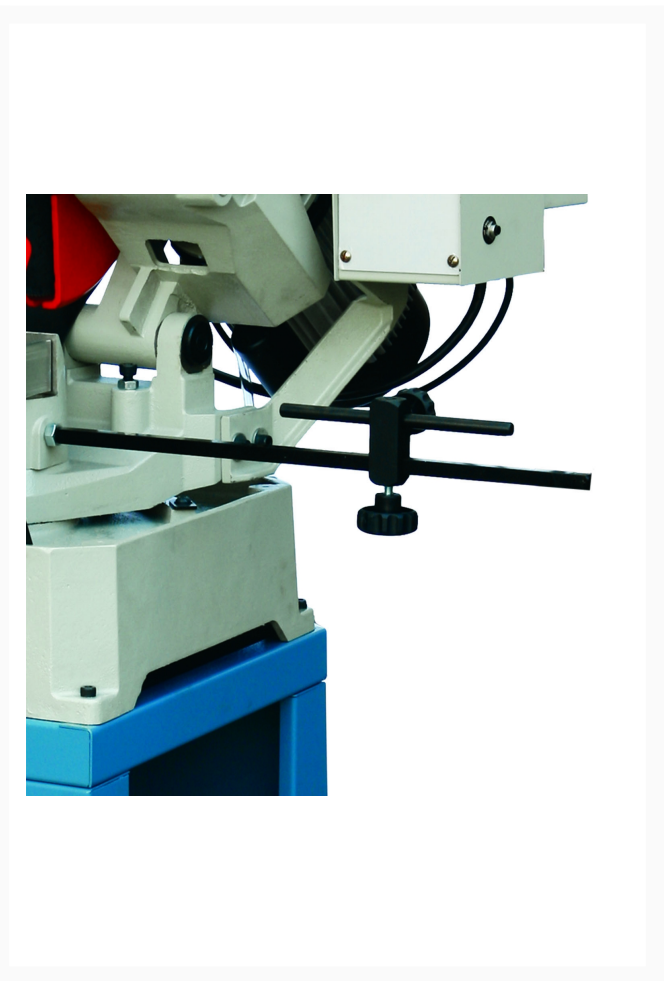

Manual Cold Saw | CS-250EU

Product Images

Short Description

Manual Cold Saw - CS-250EU

Additional Information

Stock Number	BA9-1002426
Model Number	CS-250EU
Motor (HP)	1
Prop 65	Cancer and Reproductive Harm
Solid Round at 45 Degrees (In.)	1.2"
Solid Round at 90 Degrees (In.)	1.2"
Style (Type)	Single Action with Cam Lock
Tubing Rectangle at 45 Degrees (In.)	2.4" x 2"
Tubing Rectangle at 90 Degrees (In.)	2.5" x 2"
Tubing Round at 45 Degrees (In.)	2.5"
Tubing Square at 45 Degrees (In.)	2.1" x 2.1"
Tubing Square at 90 Degrees (In.)	2.5"
Weight (Lbs.)	390