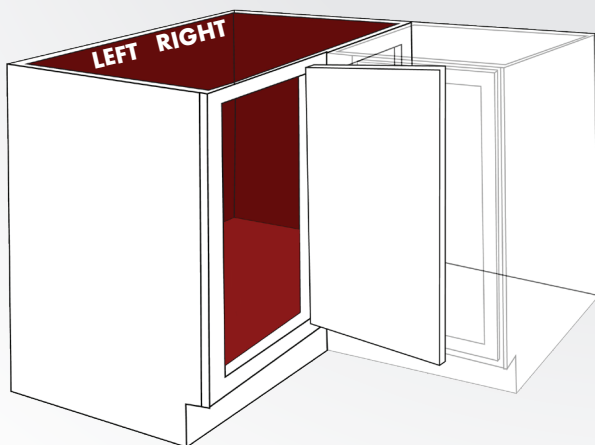

GIRASOLO!

NEW FROM REV-A-SHELF

**Italian Designed
Blind Corner Solution**

Only Blind Corner to Fit Through
a 12" Opening

Features Unique Pullout Motion
with Soft-Open & Soft-Close

Installs with 8 Screws!

Showing Blind Right / Left Door

Item #	Application	MCO	LP1947 Price Each
RV587-12-LMP	Blind Right / Left Door	12"	\$409.93
RV587-12-RMP	Blind Left / Right Door	12"	\$409.93
RV587-15-LMP	Blind Right / Left Door	15"	\$415.45
RV587-15-RMP	Blind Left / Right Door	15"	\$415.45
RV587-18-LMP	Blind Right / Left Door	18"	\$421.33
RV587-18-RMP	Blind Left / Right Door	18"	\$421.33